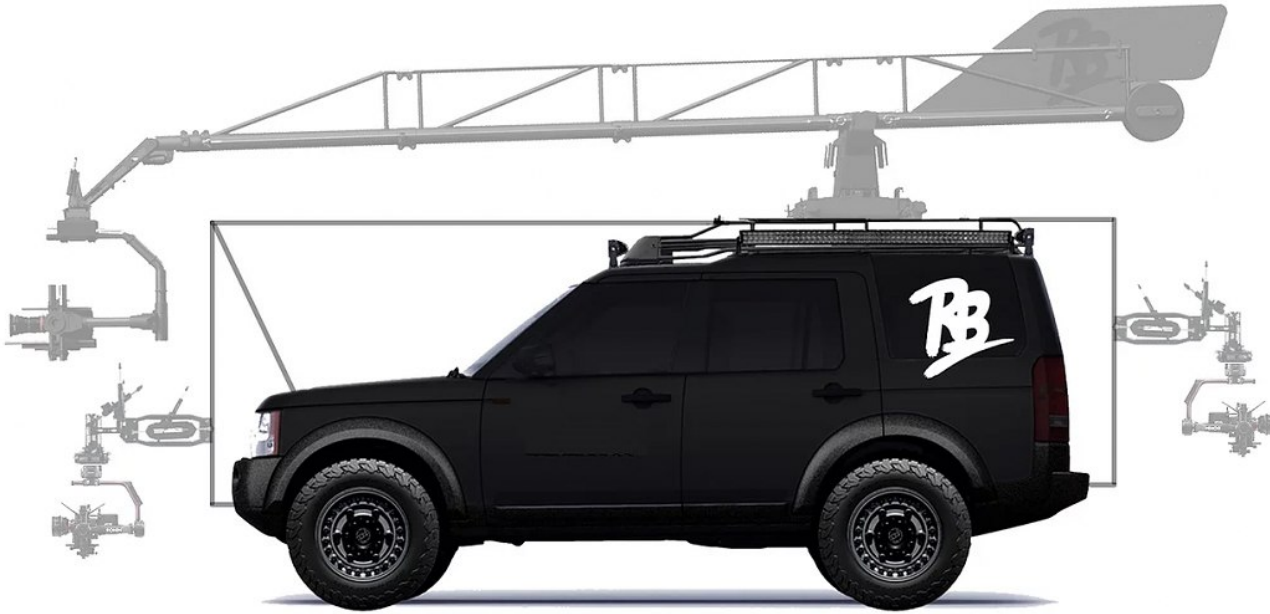

NU3LK  
CREATIVE

OFF-ROAD

LEARN MORE

OFFROAD

WE LIKE I  
AGGRE  
ACHIEVE  
OUR FI  
ISOLATI  
IMPRESS  
OFF RO  
MATCH  
NEEDS  
ENOUGH T  
WAS ALL W  
12' CRA  
ENOUGH,  
OF FASTER  
OFF RO  
VERSATI  
PO

OFFROAD

# NU3LK

CREATIVE

TAKE A GAN  
(NOT SO) L  
ROAD VE  
CONFIGUR  
OF TERRAIN  
MIND, OU  
AND OPER  
MONITOR  
SHOTS COM  
DO! WHETH  
BLACK ARM  
MOVEME  
SYSTEM LI  
ALLOW FOR  
THAT A PU  
NOT, ALL O  
LEFT CAN  
FLOWN