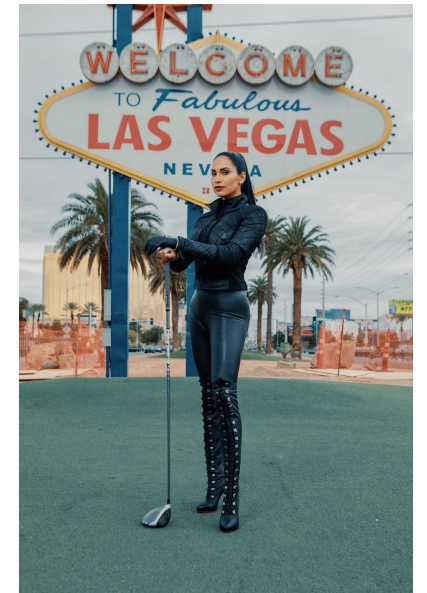

ALEJANDRA B.

Height 5'6" Bust 34" DD Waist 29" Dress 4 US Shoe 7.5 US Hair Black
Eyes Brown

NU3LK
CREATIVE