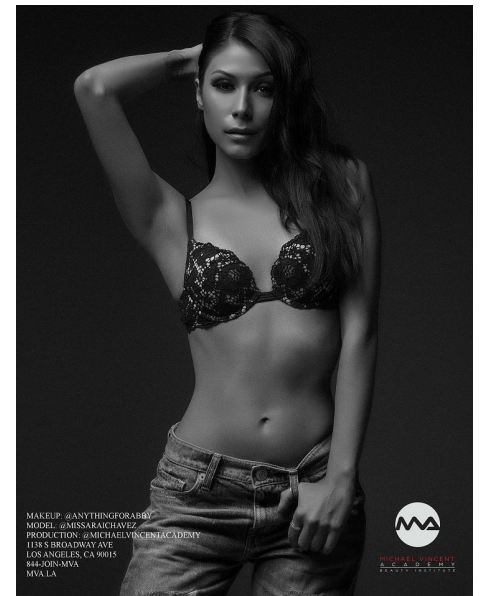

SARAI M.

Height 5'6" Bust 32" A/B Waist 25" Hips 34" Dress 0-2 US Shoe 7.5 US
Top S Bottom S Hair Black Eyes Brown

NU3LK
CREATIVE