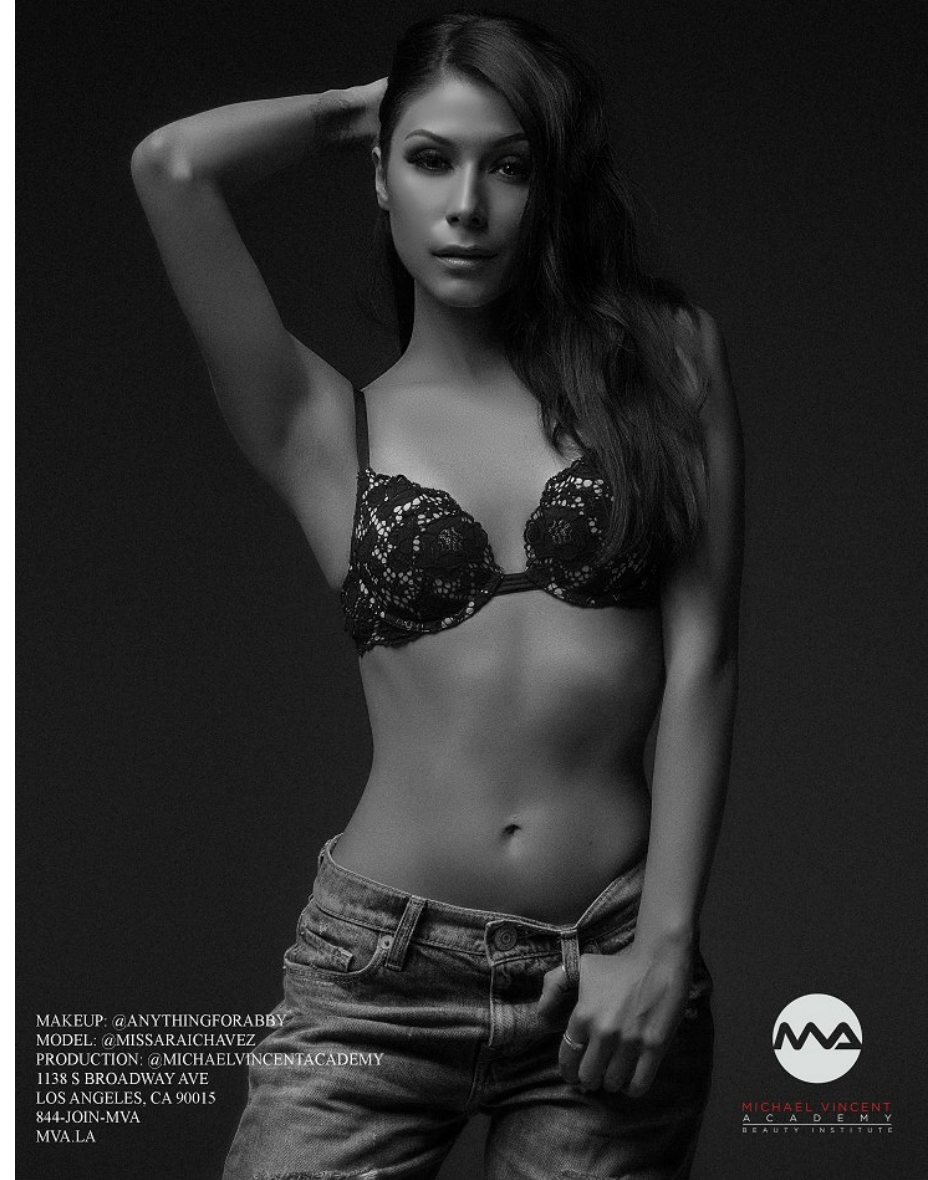

NU3LK
CREATIVE

SARAI M.

Height 5'6" Bust 32" A/B Waist 25" Hips 34" Dress 0-2 US Shoe 7.5 US Top S Bottom S Hair Black Eyes Brown

SARAI M.

Height 5'6" Bust 32" A/B Waist 25" Hips 34" Dress 0-2 US Shoe 7.5 US Top S Bottom S Hair Black Eyes Brown

SARAI M.

Height 5'6" Bust 32" A/B Waist 25" Hips 34" Dress 0-2 US Shoe 7.5 US Top S Bottom S Hair Black Eyes Brown