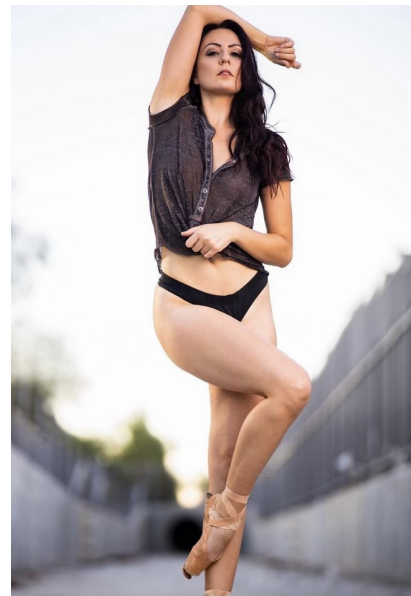

CHRISTINA S.

Height 5'9" Bust 31" B Waist 25" Hips 34.5" Dress 2 US Shoe 8 US (kids)
Hair Dark Brown Eyes Hazel

NU CREATIVE 3LK