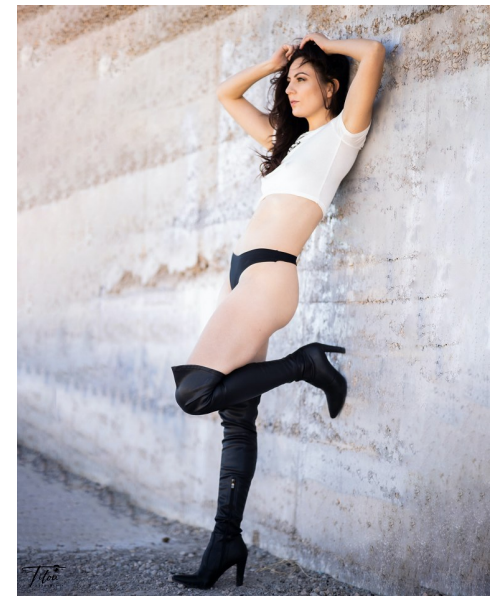

CHRISTINA S.

Height 5'9" Bust 31" B Waist 25" Hips 34.5" Dress 2 US Shoe 8 US (kids)
Hair Dark Brown Eyes Hazel

NU CREATIVE 3LK