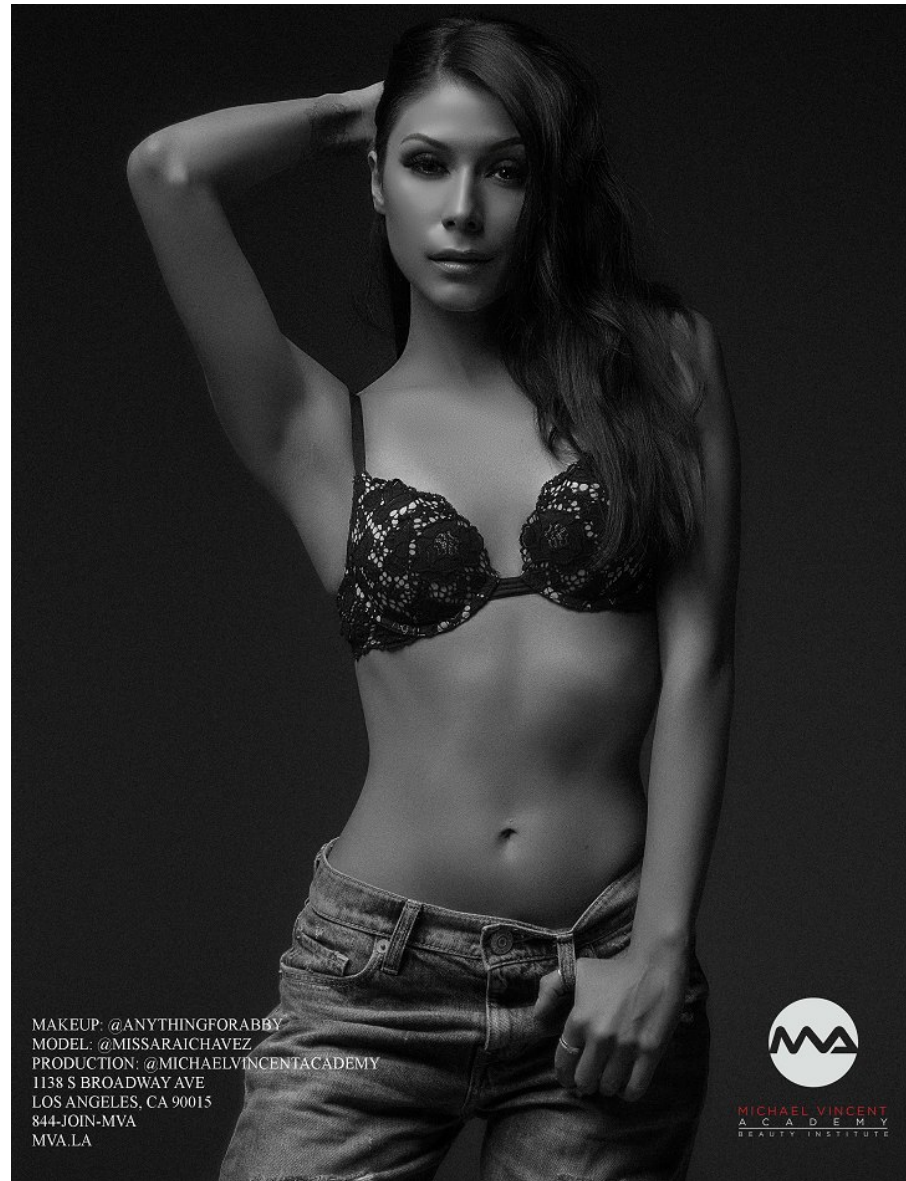

SARAI M.

Height 5'6" Bust 32" A/B Waist 25" Hips 34" Dress 0-2 US Shoe 7.5 US Top S Bottom S Hair Black Eyes Brown

# NU3LK CREATIVE

SARAI M.

Height 5'6" Bust 32" A/B Waist 25" Hips 34" Dress 0-2 US Shoe 7.5 US Top S Bottom S Hair Black Eyes Brown

SARAI M.

Height 5'6" Bust 32" A/B Waist 25" Hips 34" Dress 0-2 US Shoe 7.5 US Top S Bottom S Hair Black Eyes Brown

NU<sup>CREATIVE</sup>3LK

SARAI M.

Height 5'6" Bust 32" A/B Waist 25" Hips 34" Dress 0-2 US Shoe 7.5 US Top S Bottom S Hair Black Eyes Brown

SARAI M.

Height 5'6" Bust 32" A/B Waist 25" Hips 34" Dress 0-2 US Shoe 7.5 US Top S Bottom S Hair Black Eyes Brown